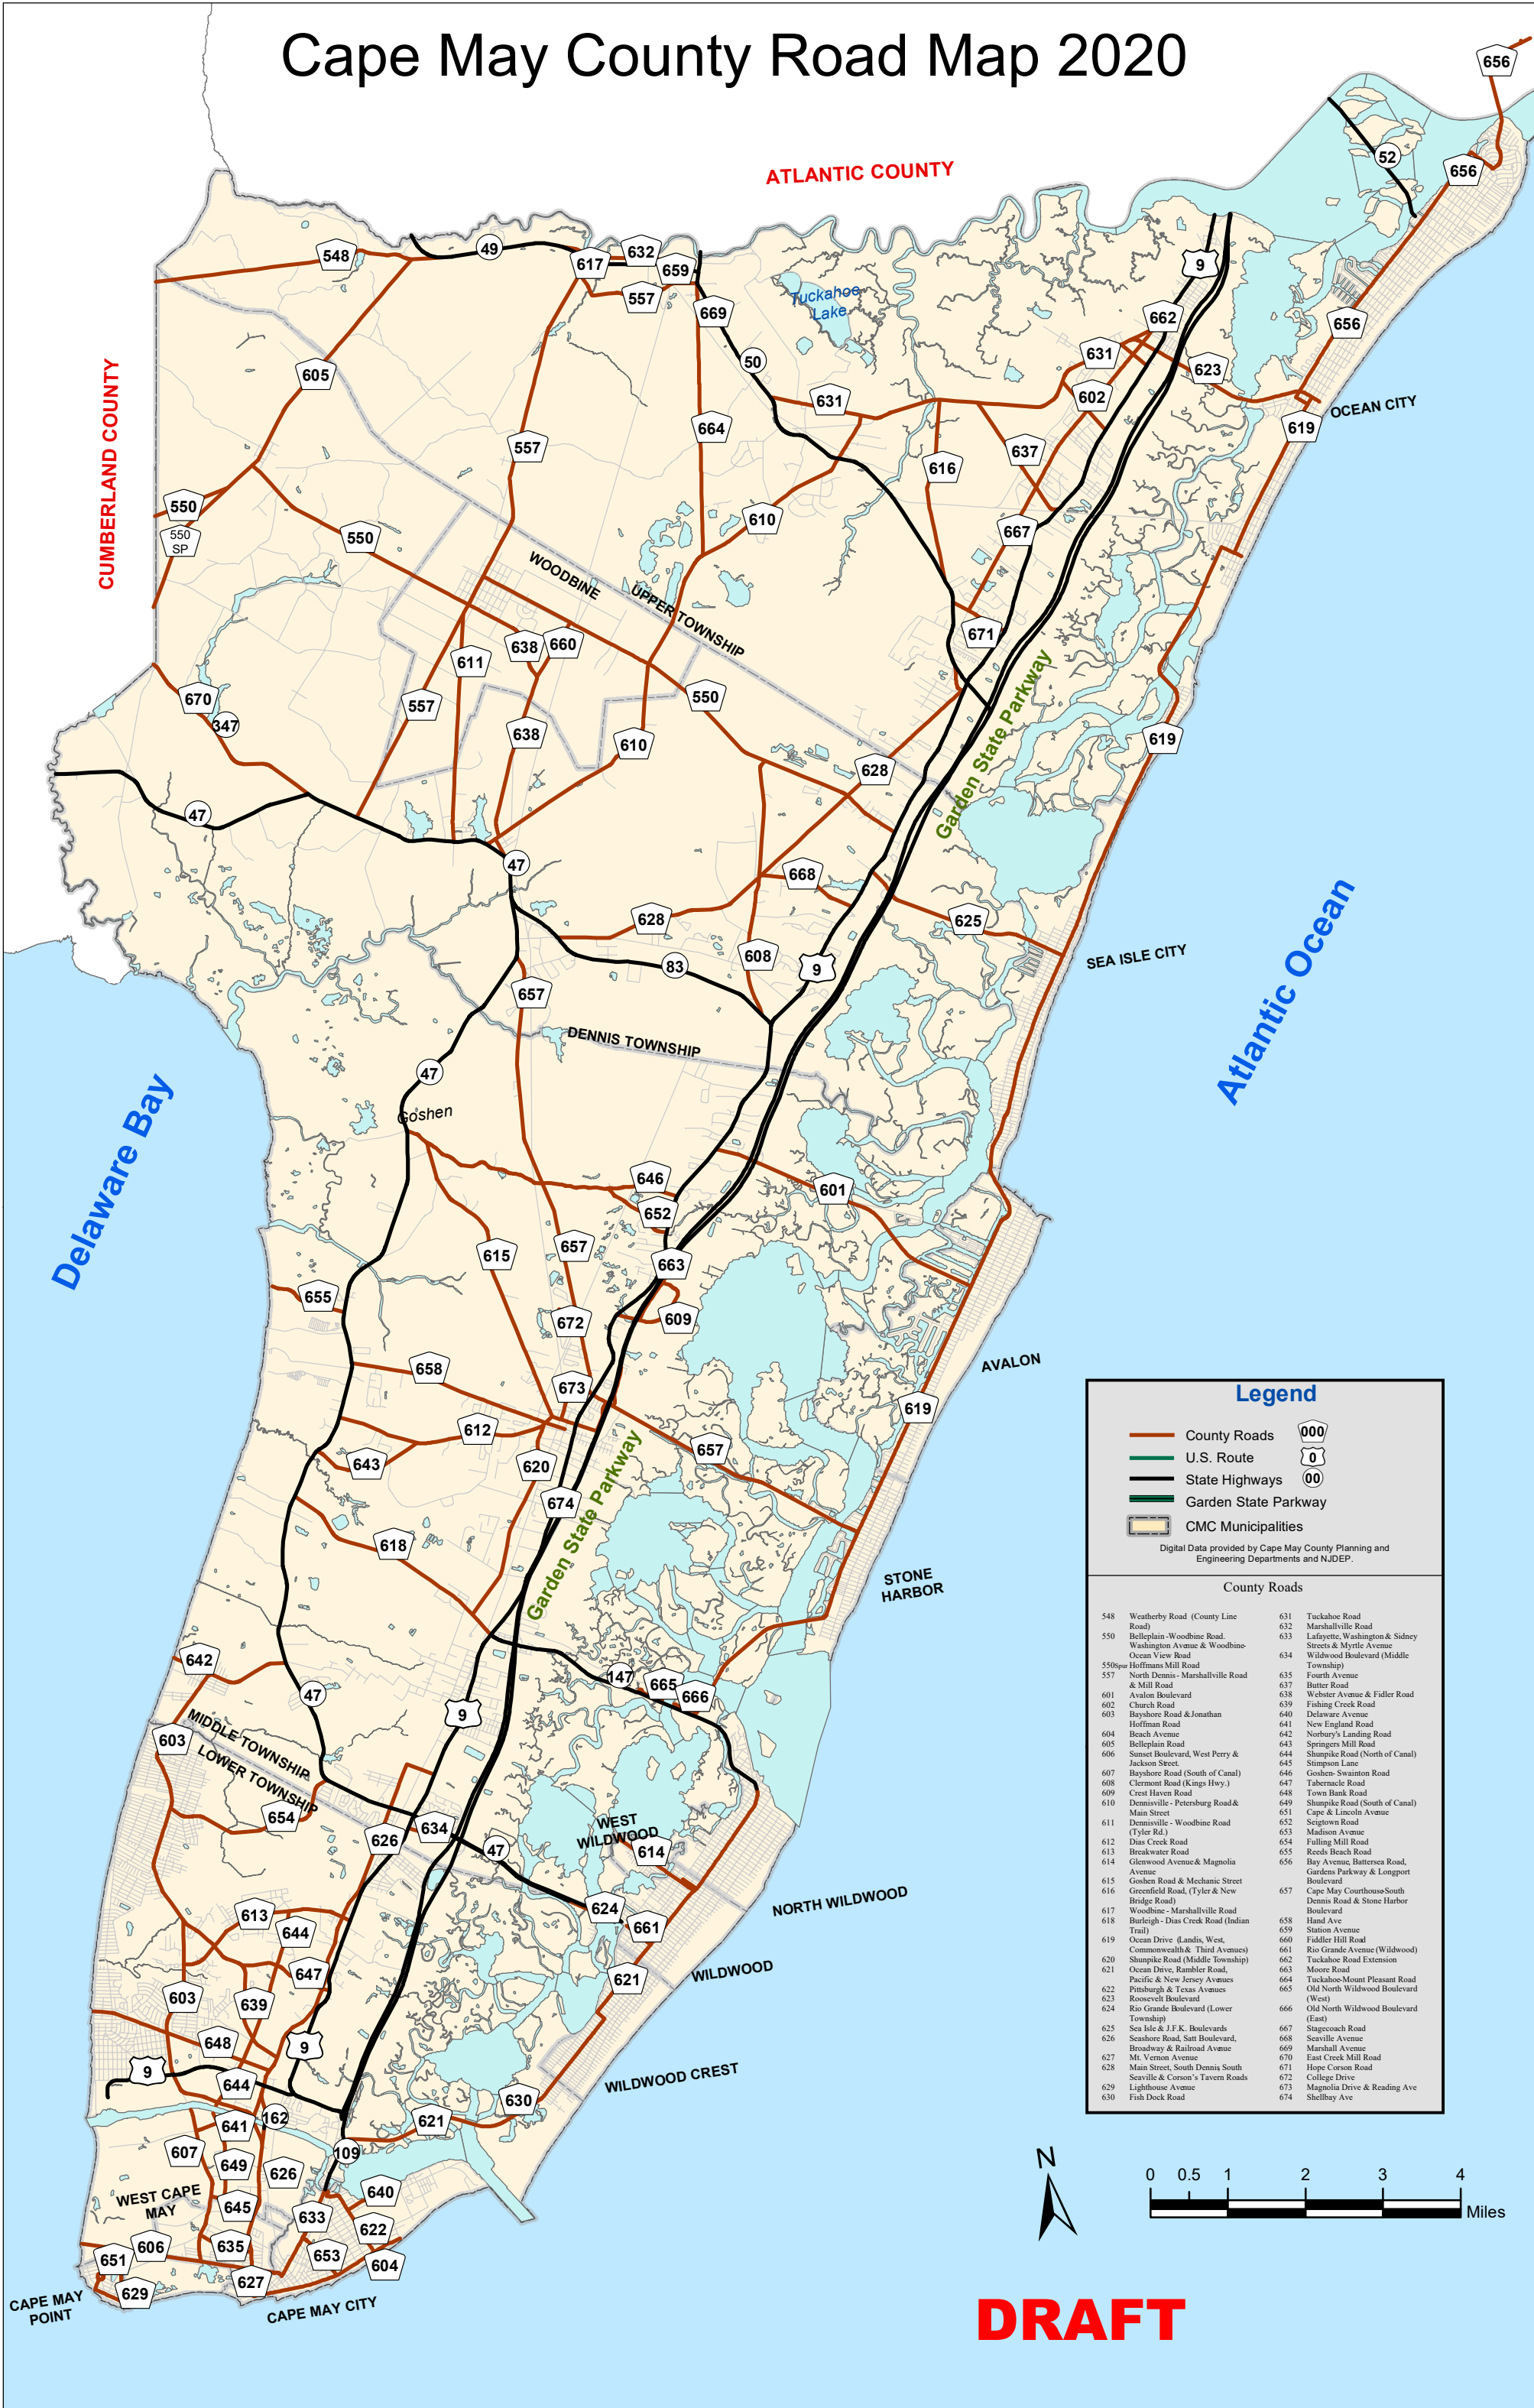

Cape May County Road Map 2020

Legend

- County Roads
- U.S. Route
- State Highways
- Garden State Parkway
- CMC Municipalities

Digital Data provided by Cape May County Planning and Engineering Departments and NJDEP.

County Roads

DRAFT