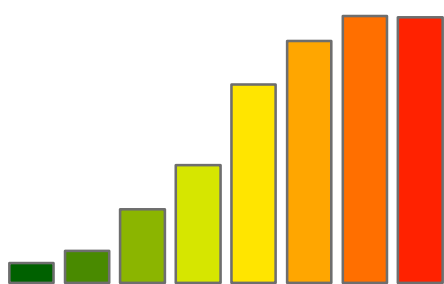

CMC Population Census 1940 to 2010 by Municipality

AVALON

CAPE MAY CITY

CAPE MAY POINT

DENNIS TWP

LOWER TWP

MIDDLE TWP

NORTH WILDWOOD