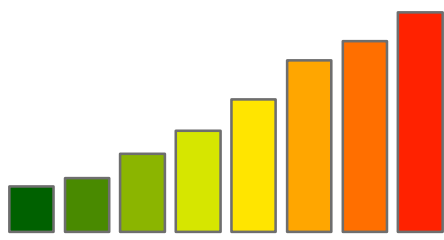

CMC Population Census 1940 to 2010 by Municipality

AVALON

CAPE MAY CITY

CAPE MAY POINT

DENNIS TWP

LOWER TWP

MIDDLE TWP

NORTH WILDWOOD